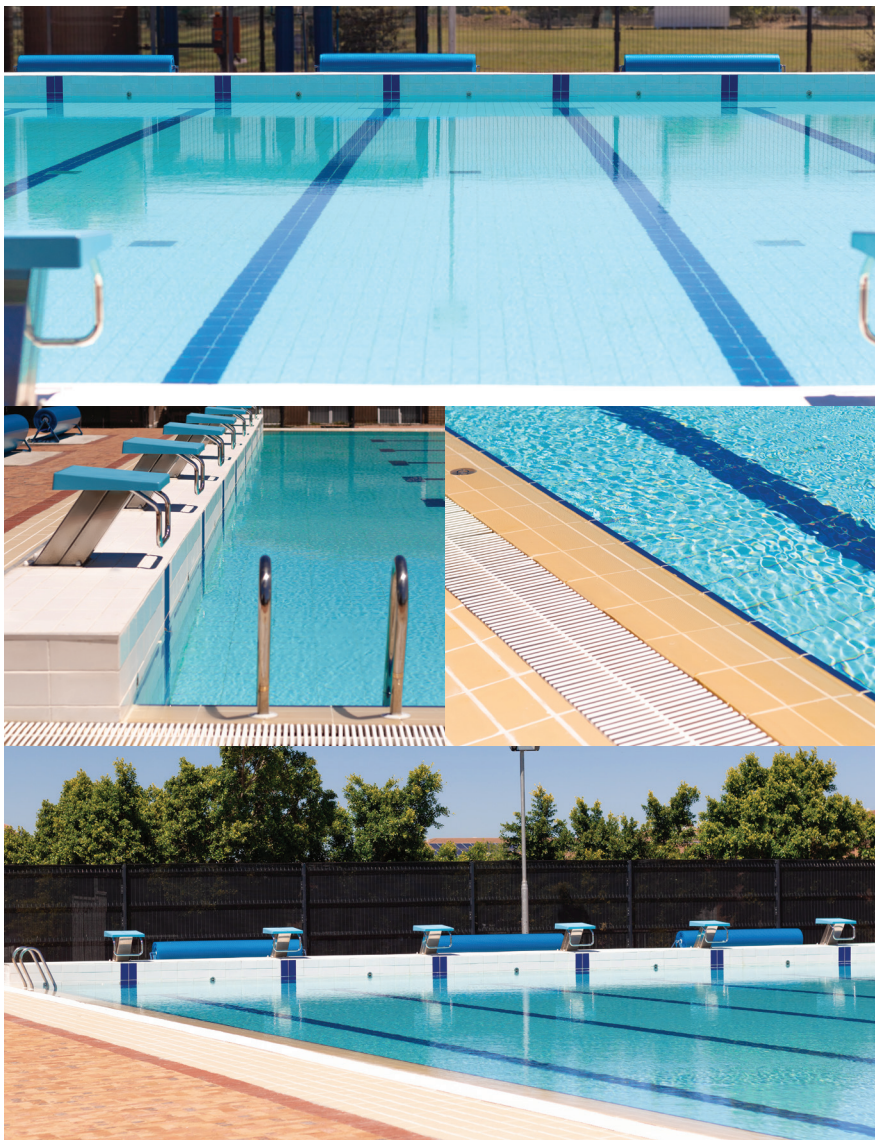

PUBLIC SWIMMING POOLS SWIMMING POOLS

Refurbishment of municipal and public pools in the Western Cape required a complete tiling system using specially imported Interbau-blink tiles. These products offer an appealing and technically secure solution for public sports facilities, public, therapy or private pools. Interbau tiles are renowned for their durability, colour fastness and non-fade properties. Working with each municipality, a suitable system is specified and supplied for each pool. Products include anti-slip coping with hand grip and safety marketing, to gratings, anti-slip tiles for the pool surrounds and coloured tiles for the scumline, main body of the pool and lane markings. The full range of fit for purpose tiles is supplied together with specifications for the tile adhesive and grout installation.