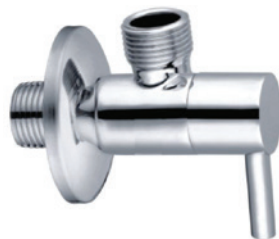

**BATH FILLER WITH OVERFLOW
ROUND BLACK**
Size: 75x75x90mm
S0012302

**BATH FILLER WITH OVERFLOW
SQUARE CHROME**
Size: 70x70x90mm
S0012303

**BATH SPOUT WITH OVERFLOW
ROUND**
Size: 75x75x90mm
S0012302

**BATH SPOUT WITH OVERFLOW
STANDARD**
Size: 75x75x90mm
S0012301

ANGLE VALVES

ANGLE VALVE SQUARE
Size: 41x26x74mm
S0012306

ANGLE VALVE ROUND
Size: 50.7x25.4x8mm
S0012305

ANGLE VALVE TRADITIONAL
Size: 50.7x25.4x8mm
S0012304

BASIN & BATH WASTES

**SQUARE BOTTLE TRAP
SOFT GOLD**
S0012299