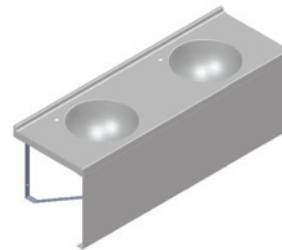

KIARA COUNTER TOP BASIN
Size: 480x380x135mm
S0012349

ROSANA COUNTER TOP BASIN
Size: 465x465x140mm
S0011620

FERN BASIN AND PEDESTAL SQUARE
Size: 540x460x900mm
S0015149

LESEDI SINGLE BASIN SET
Size: 600x400x400mm
S0016176