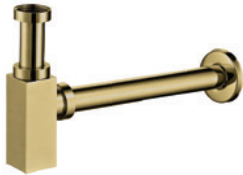

**BATH FILLER WITH OVERFLOW
ROUND BLACK**
Size: 75x75x90mm
S0012302

**BATH FILLER WITH OVERFLOW
SQUARE CHROME**
Size: 70x70x90mm
S0012303

**BATH SPOUT WITH OVERFLOW
ROUND**
Size: 75x75x90mm
S0012302

**BATH SPOUT WITH OVERFLOW
STANDARD**
Size: 75x75x90mm
S0012301

ANGLE VALVES

ANGLE VALVE SQUARE
Size: 41x26x74mm
S0012306

ANGLE VALVE ROUND
Size: 50.7x25.4x8mm
S0012305

ANGLE VALVE TRADITIONAL
Size: 50.7x25.4x8mm
S0012304

BASIN & BATH WASTES

**SQUARE BOTTLE TRAP
SOFT GOLD**
S0012299