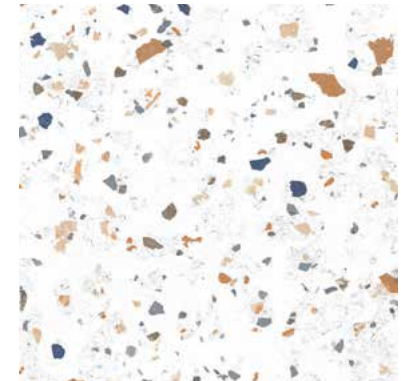

KEYSTONE

KEYSTONE SAND
Size: 430x430mm
T0030502

KEYSTONE TAUPE
Size: 430x430mm
T0030506

KEYSTONE GREY
Size: 430x430mm
T0030504

MMALA

MMALA TERRAZZO
Size: 500x500mm
T0033246

OSAKA

OSAKA BEIGE
Size: 600x600mm
T0029603