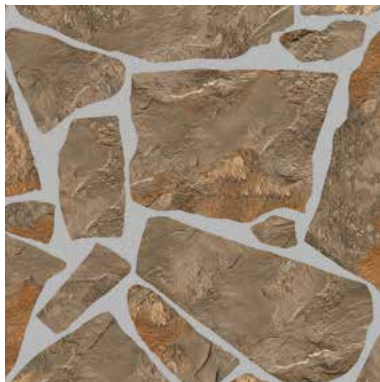

T0031135

SKUKUZA CHARCOAL

Size: 350x350mm
T0031129

SKUKUZA CHARCOAL SLIP-RESISTANT

T0031136

JAVA STONE

JAVA STONE BROWN SLIP-RESISTANT

Size: 430x430mm
T0031119

JAVA STONE GREY SLIP-RESISTANT

Size: 430x430mm
T0031118

AFRICAN COBBLESTONE

AFRICAN COBBLESTONE SLIP-RESISTANT
Size: 500x500mm
T0031066

ROCKY

ROCKY FLINT SLIP-RESISTANT
Size: 500x500mm
T0031068

ROCKY DESERT SLIP-RESISTANT
Size: 500x500mm
T0031069

ROCKY MOCCA/STEEL SLIP-RESISTANT
Size: 500x500mm
T0031070

LALOX

LALOX MIST
Size: 500x500mm
T0032409

LALOX RUST
Size: 500x500mm
T0032418

600X600 • PATIO & OUTDOOR

OSAKA

OSAKA CHARCOAL SLIP-RESISTANT
Size: 600x600mm
T0029606